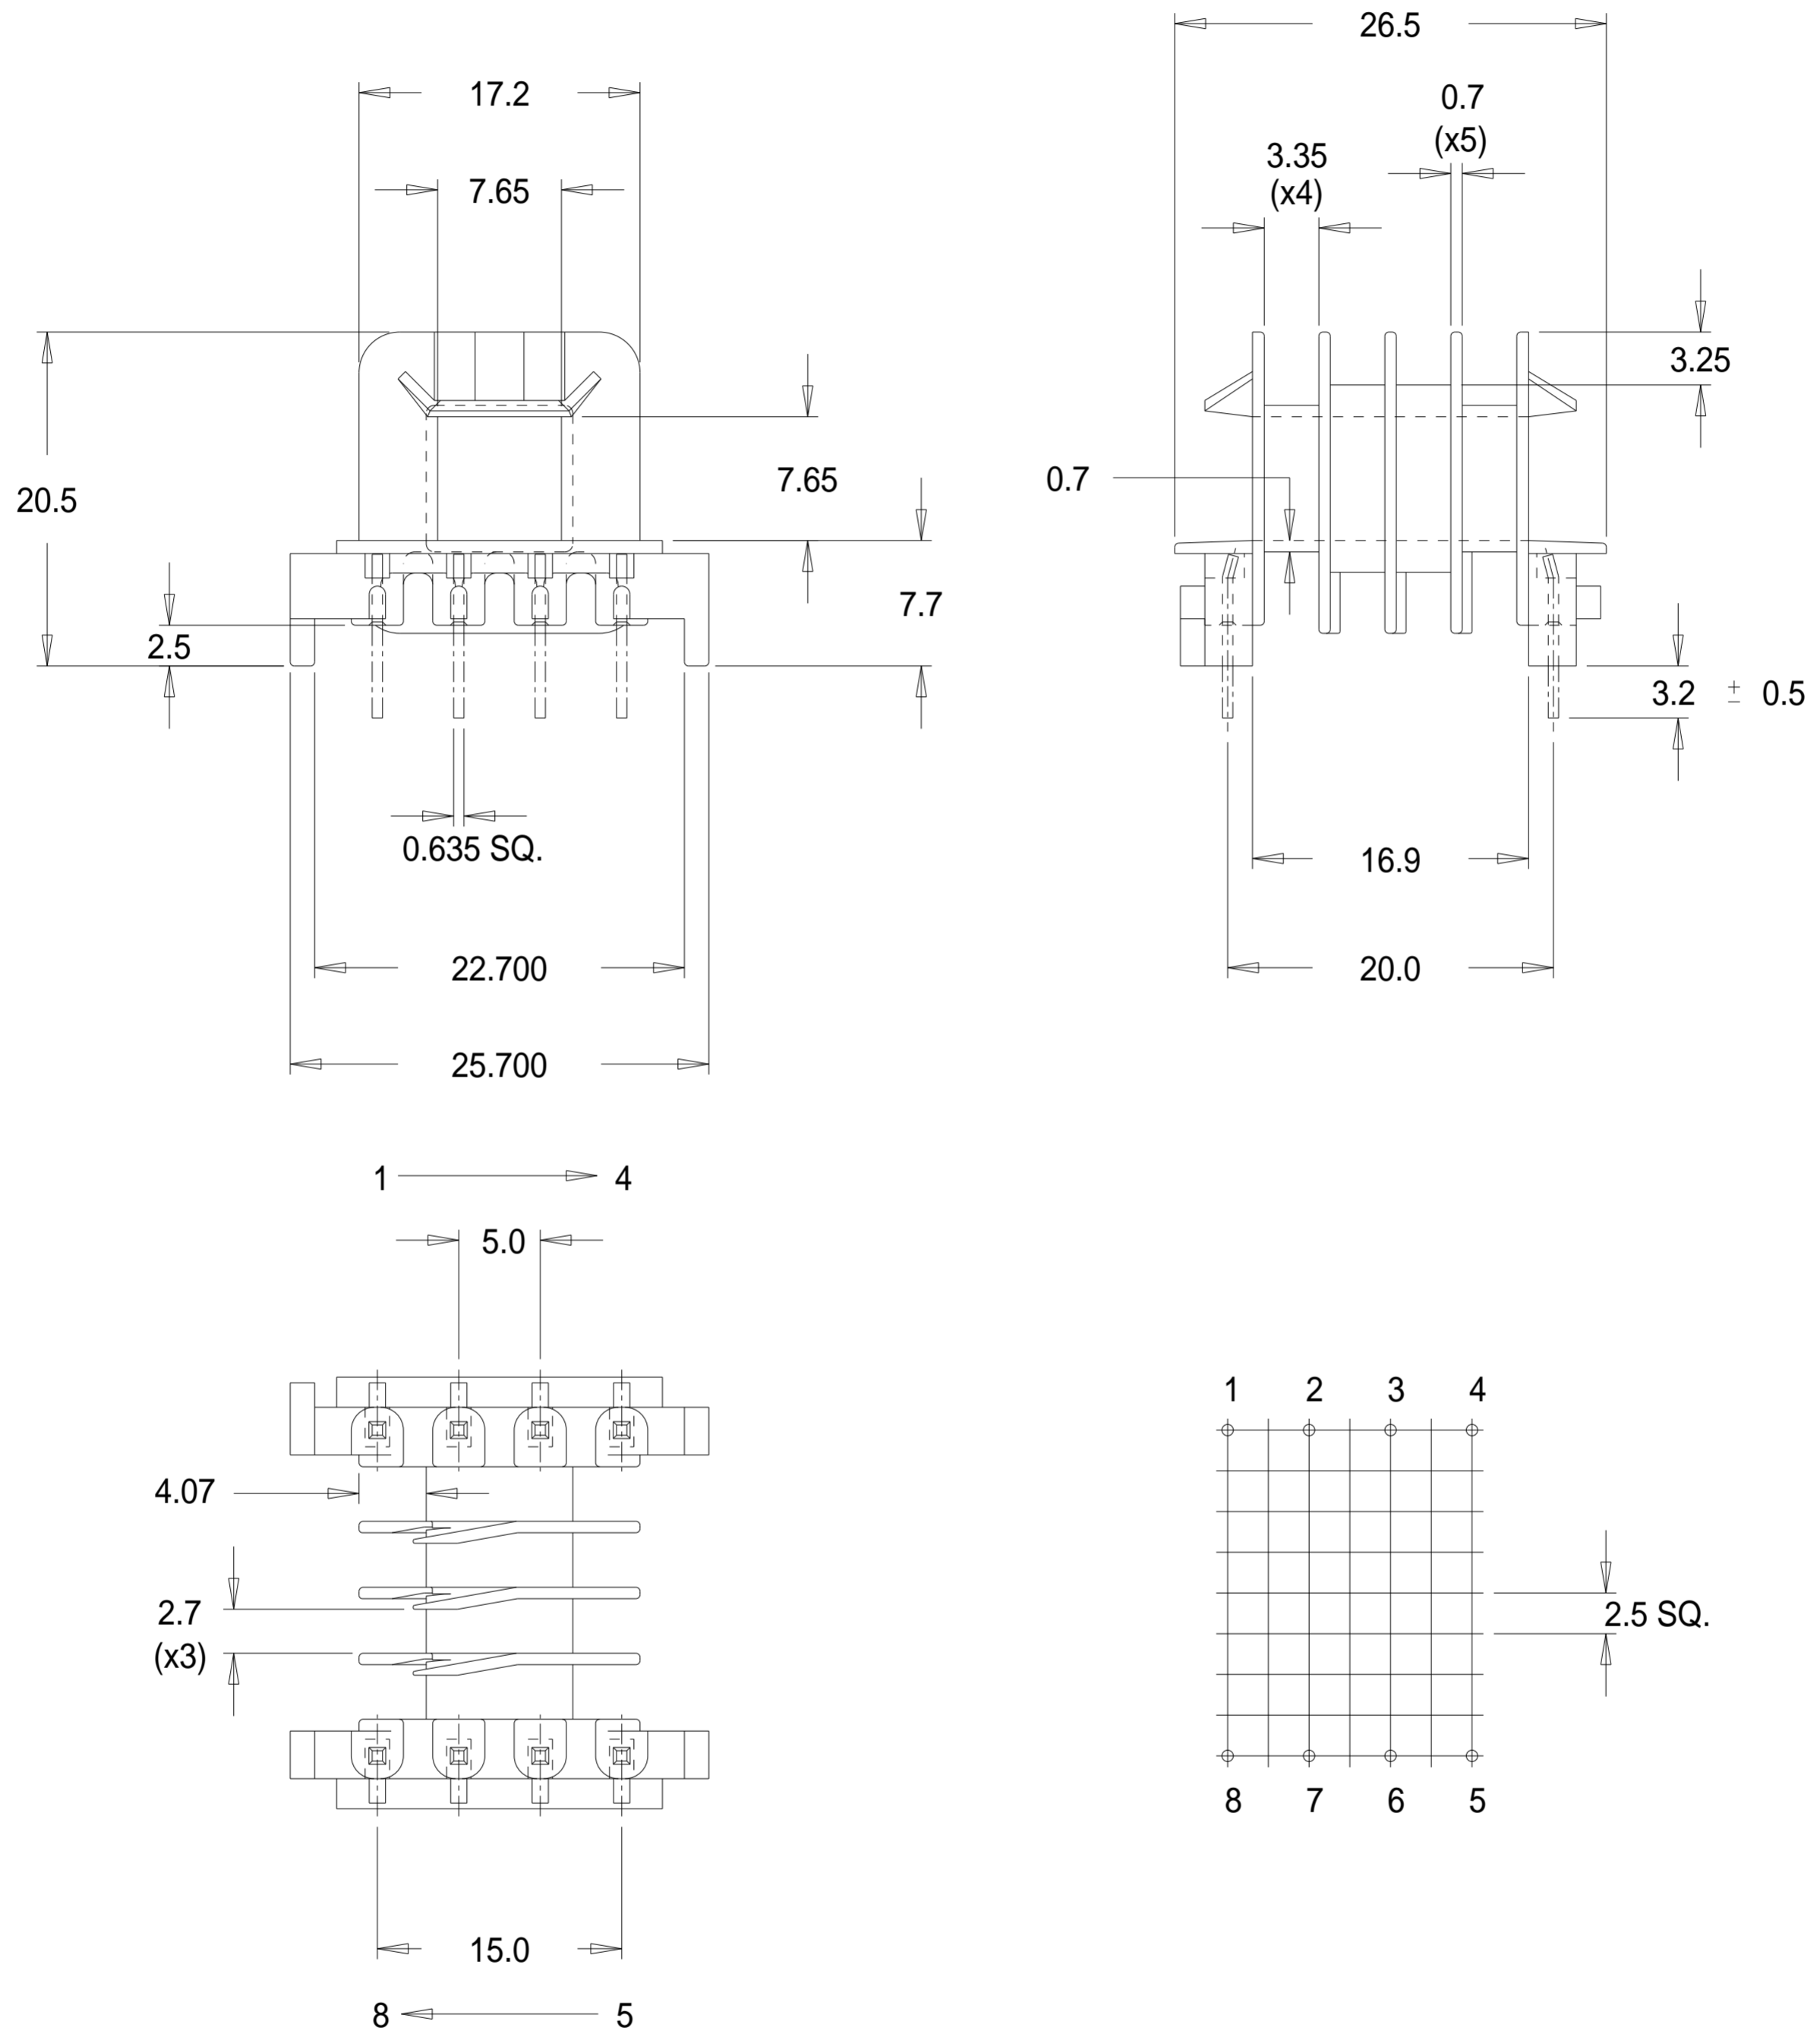

Part No. FE0115

EF 25/13/7 Horizontal 4 Chamber Bobbin

Dimensions in millimetres.